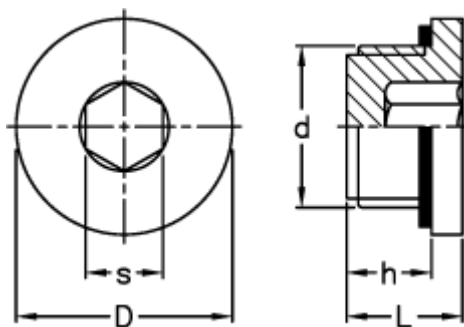

# Data Sheet

Article number: 2311161033

Description: E+G Plug with boxed hexagon  
TCE.1/4

## Measures

---

D	= 20
d	= G 1/4
h	= 9
L	= 12.0
s	= 6
Tightening torque N m = 3	